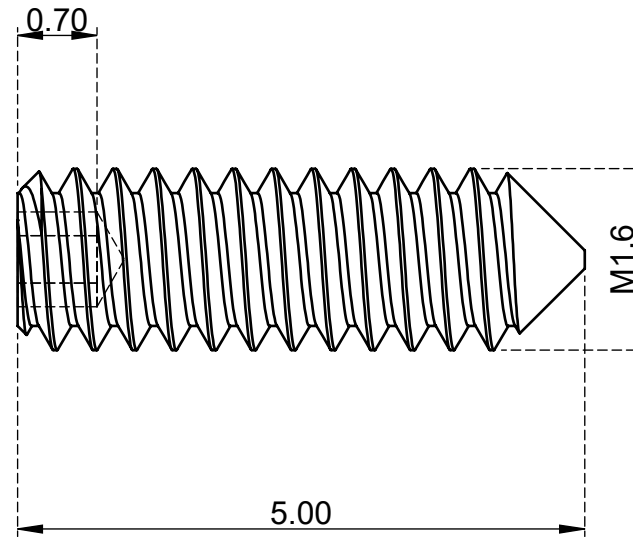

0.711-0.724

Contact: sales@superneer.com

HCSM1605S

M1.6 x 5mm Socket Set Screw Cone Point
SUS304 Stainless Steel DIN914

Material	Stainless Steel	Finish	Passivation
Weight	0.050 g	www.superneer.com	