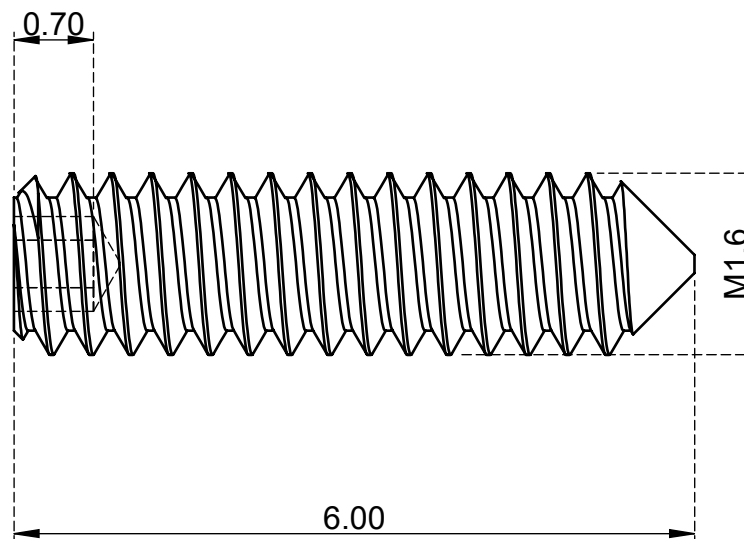

0.711-0.724

Email : Sales@superneer.com

HCSM1606B

M1.6 x 6mm Socket Set Screw Cone Point
Steel Black DIN914

Material	Carbon Steel	Finish	Black
Weight	0.062 g	www.superneer.com	