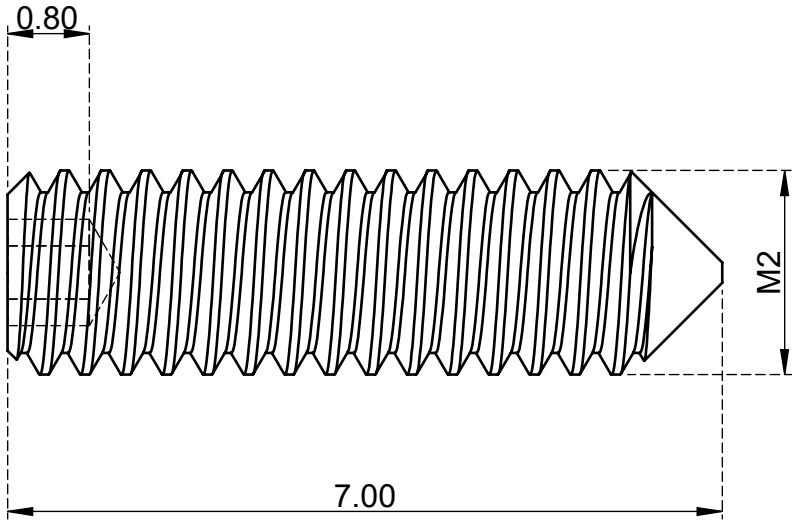

0.889-0.902

Contact: sales@superneer.com

HCSM207S

M2 x 7mm Socket Set Screw Cone Point
SUS304 Stainless Steel DIN914

| | | | |
|----------|-----------------|----------------------------------------------------------|-------------|
| Material | Stainless Steel | Finish | Passivation |
| Weight | 0.123 g | www.superneer.com | |