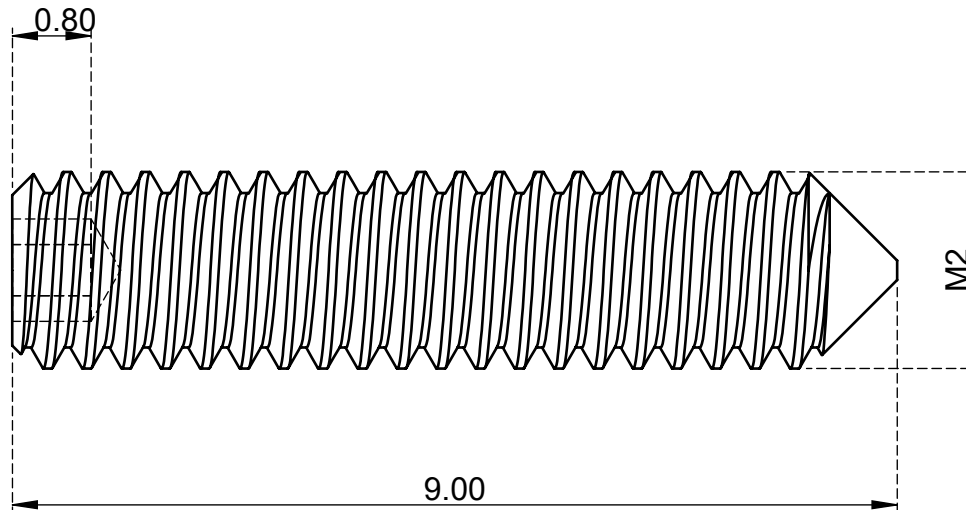

0.889-0.902

Contact: sales@superneer.com

HCSM209S

M2 x 9mm Socket Set Screw Cone Point
SUS304 Stainless Steel DIN914

Material	Stainless Steel	Finish	Passivation
Weight	0.163 g	www.superneer.com	