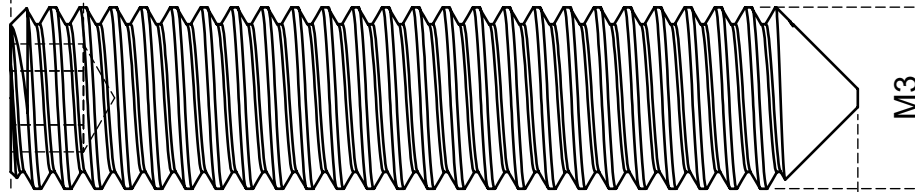

1.520-1.545

1.20