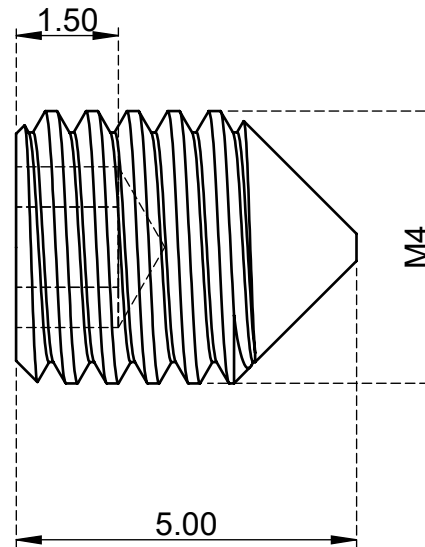

2.020-2.045

Email : Sales@superneer.com

HCSM405G

M4 x 5mm Socket Set Screw Cone Point
Steel Black DIN914

Material	12.9 Grade Steel	Finish	Black
Weight	0.287 g	www.superneer.com	