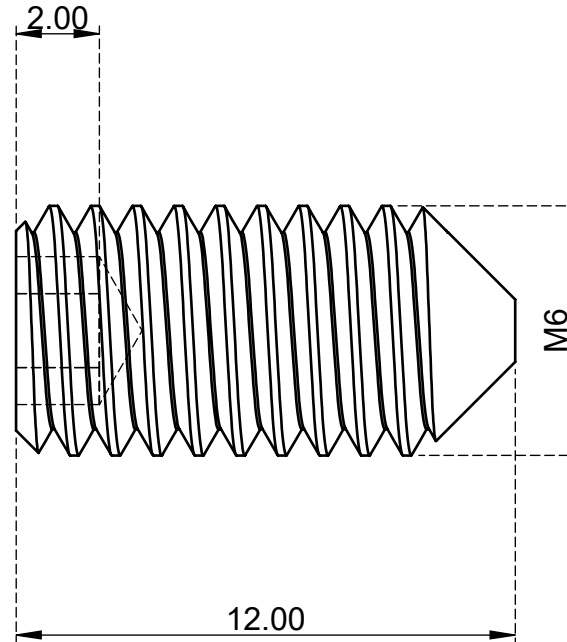

3.02-3.08

Contact: sales@superneer.com

HCSM612S

M6 x 12mm Socket Set Screw Cone Point
SUS304 Stainless Steel DIN914

Material	Stainless Steel	Finish	Passivation
Weight	1.829 g	www.superneer.com	