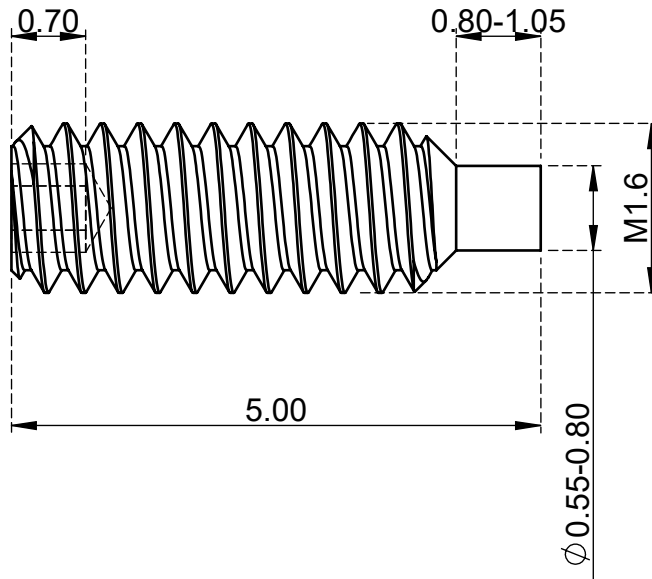

0.711-0.724

Email : Sales@superneer.com

HDSM1605G

M1.6 x 5mm Dog Point Set Screws Socket
Steel Black DIN914

Material	12.9 Grade Steel	Finish	Black
Weight	0.047 g	www.superneer.com	