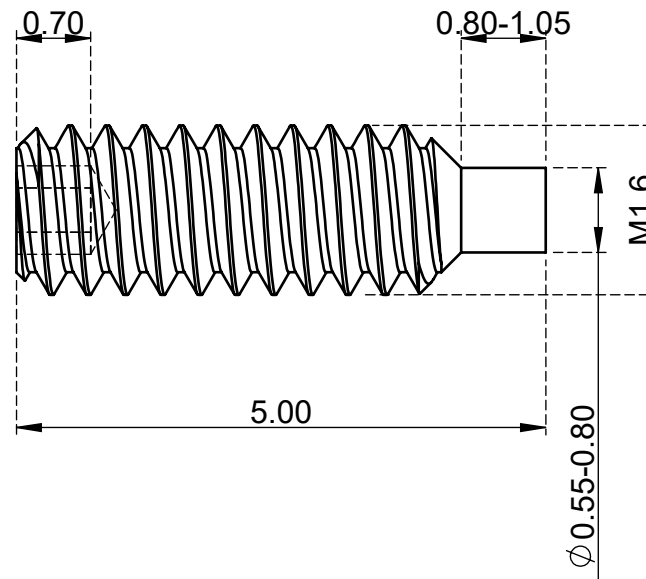

0.711-0.724