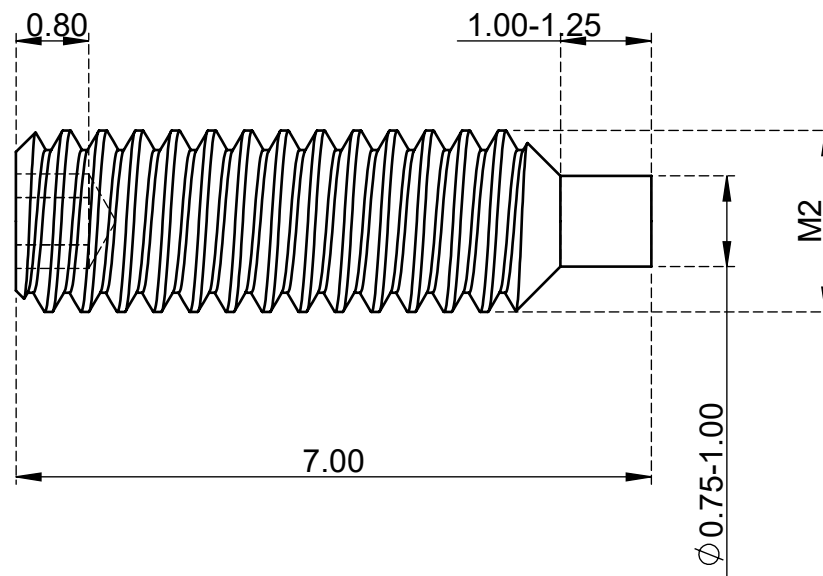

0.889-0.902

Email : Sales@superneer.com

HDSM207B

M2 x 7mm Dog Point Set Screws Socket
Steel Black DIN914

Material	Carbon Steel	Finish	Black
Weight	0.117 g	www.superneer.com	