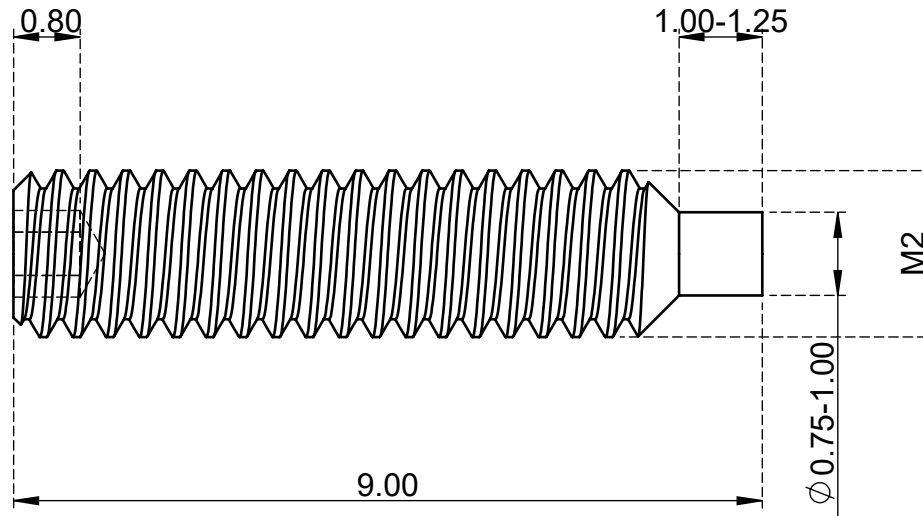

0.889-0.902

Email : Sales@superneer.com

HDSM209G

M2 x 9mm Dog Point Set Screws Socket
Steel Black DIN914

Material	12.9 Grade Steel	Finish	Black
Weight	0.156 g	www.superneer.com	