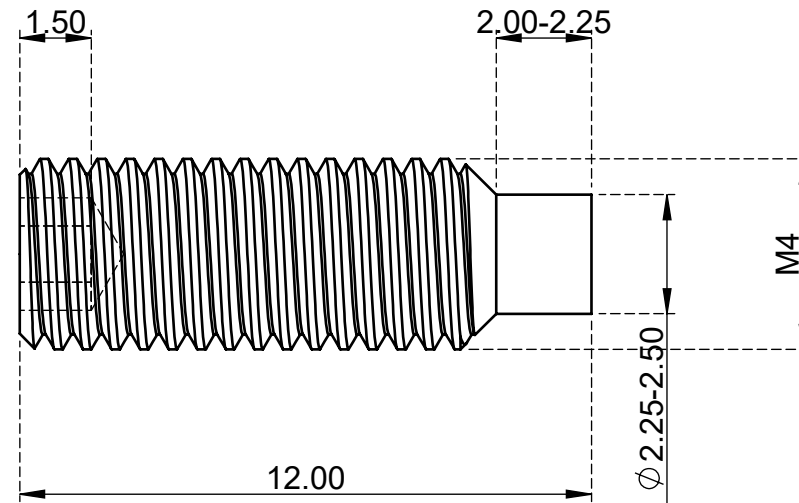

2.020-2.045

Email : Sales@superneer.com

HDSM412G

M4 x 12mm Dog Point Set Screws Socket
Steel Black DIN914

Material	12.9 Grade Steel	Finish	Black
Weight	0.867 g	www.superneer.com	