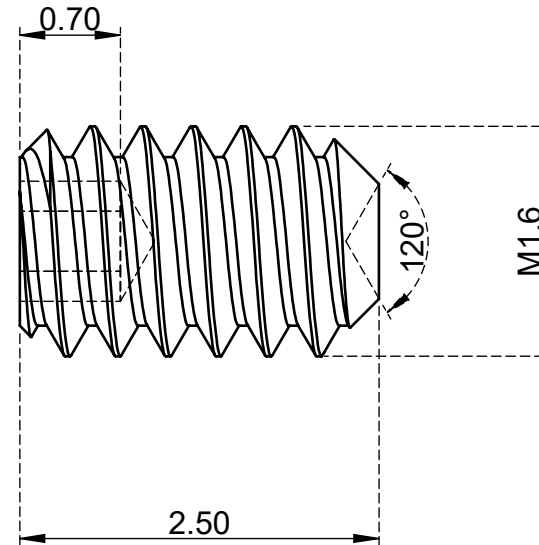

0.711-0.724

Email : Sales@superneer.com

HUSM1625G

M1.6 x 3mm Socket Cup Point Set Screws
Steel Black DIN916

Material	12.9 Grade Steel	Finish	Black
Weight	0.024 g	www.superneer.com	