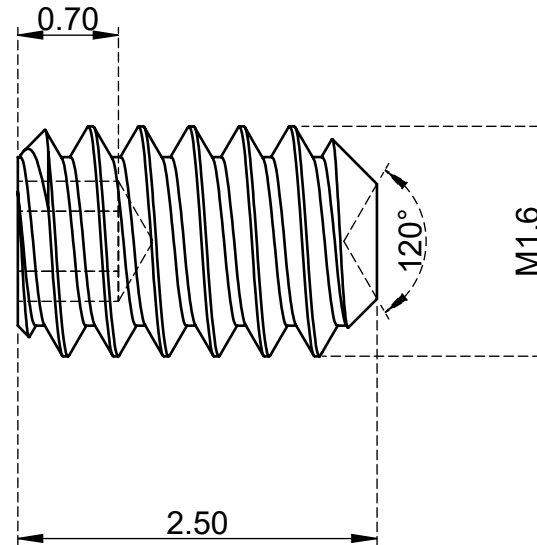

0.711-0.724

Contact: sales@superneer.com

HUSM1625S

M1.6 x 3mm Socket Cup Point Set Screws
SUS304 Stainless Steel DIN916

Material	Stainless Steel	Finish	Passivation
Weight	0.024 g	www.superneer.com	

SUPERNEER