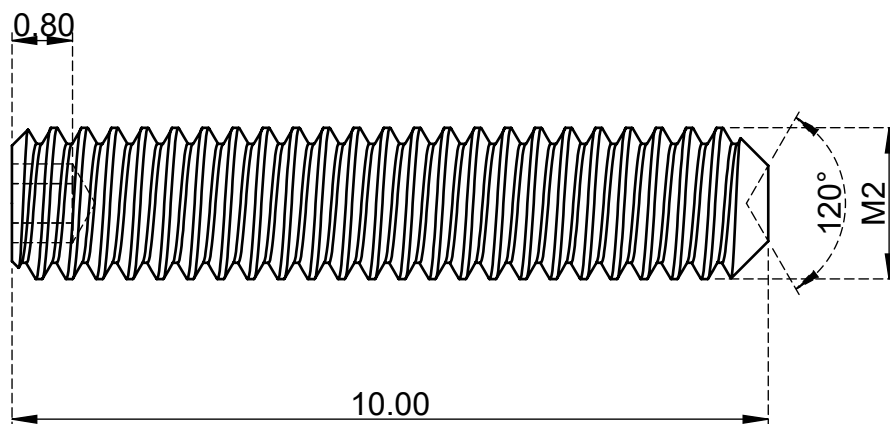

0.889-0.902

Email : Sales@superneer.com

HUSM210B

M2 x 10mm Socket Cup Point Set Screws
Steel Black DIN916

Material	Carbon Steel	Finish	Black
Weight	0.189 g	www.superneer.com	