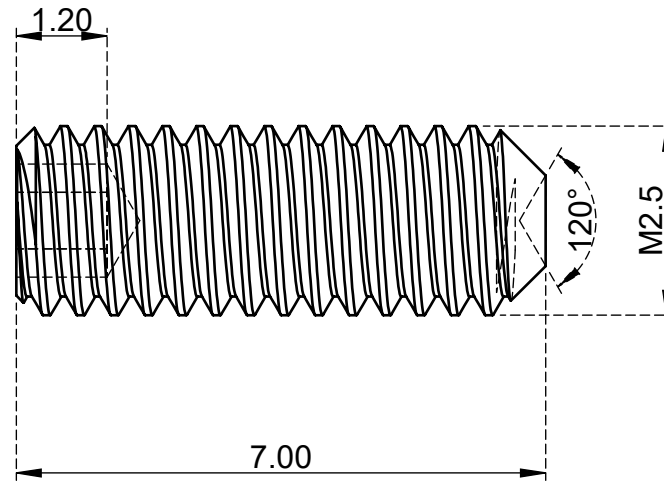

1.270-1.295

Email : Sales@superneer.com

HUSM2507B

M2.5 x 7mm Socket Cup Point Set Screws
Steel Black DIN916

Material	Carbon Steel	Finish	Black
Weight	0.197 g	www.superneer.com	