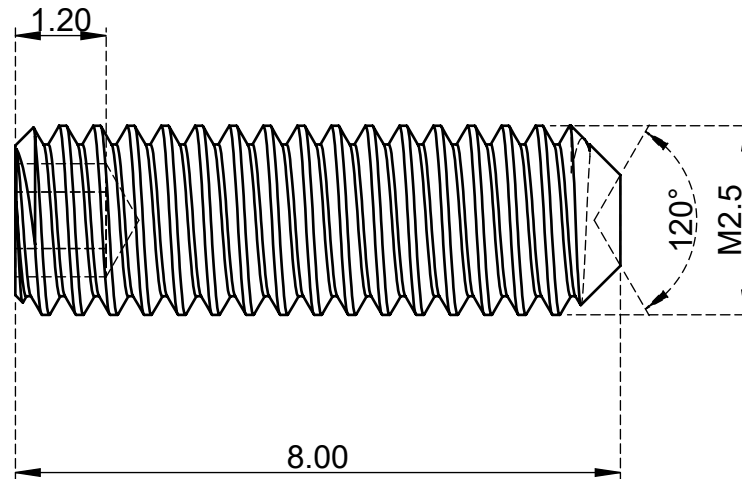

1.270-1.295

Email : Sales@superneer.com

HUSM2508G

M2.5 x 8mm Socket Cup Point Set Screws
Steel Black DIN916

Material	12.9 Grade Steel	Finish	Black
Weight	0.229 g	www.superneer.com	