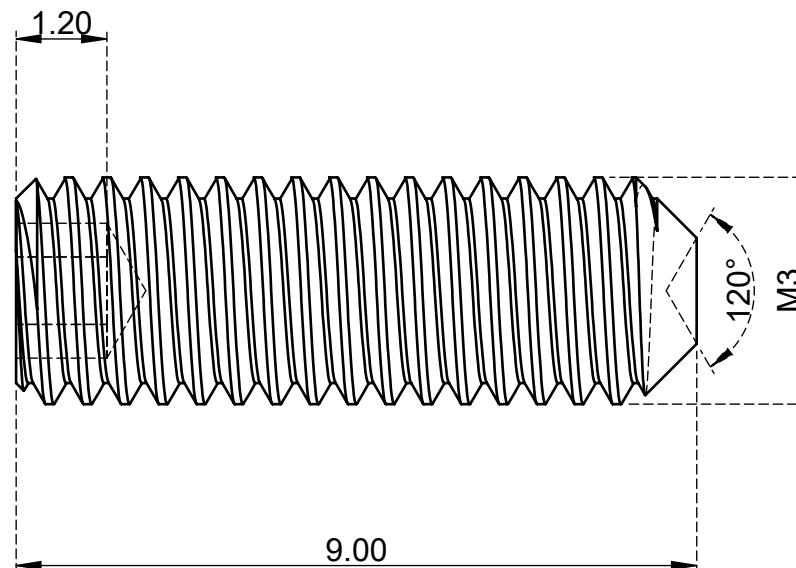

1.520-1.545

Email : Sales@superneer.com

HUSM309B

M3 x 9mm Socket Cup Point Set Screws
Steel Black DIN916

Material	Carbon Steel	Finish	Black
Weight	0.378 g	www.superneer.com	