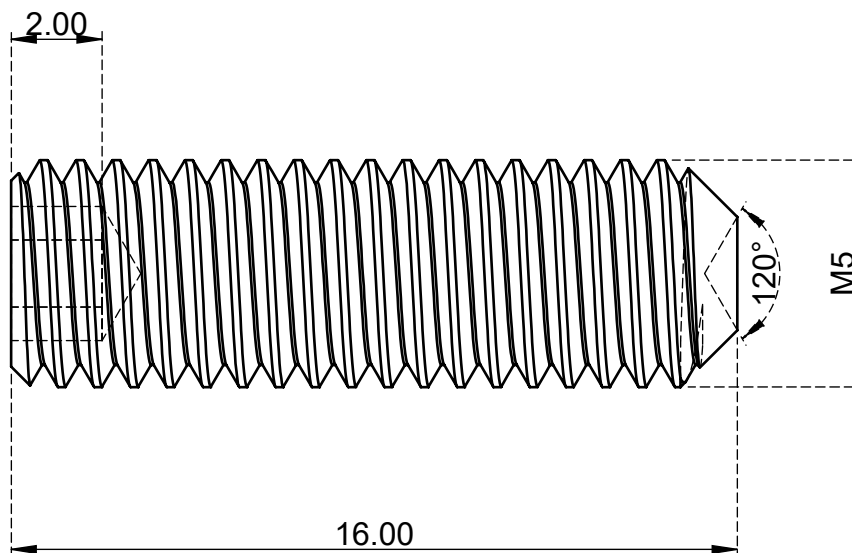

Contact: sales@superneer.com

HUSM516S

M5 x 16mm Socket Cup Point Set Screws
SUS304 Stainless Steel DIN916

Material	Stainless Steel	Finish	Passivation
Weight	1.892 g	www.superneer.com