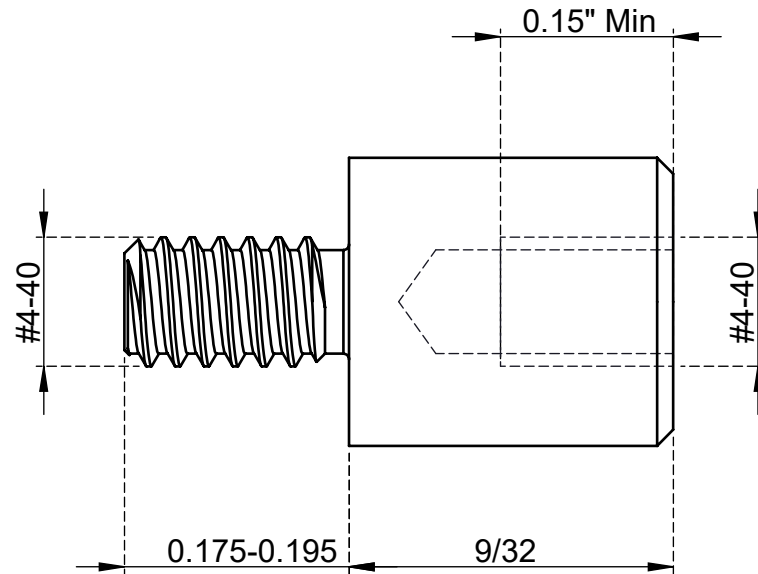

1/4

**OR1MF0406B**

#4-40 x 9/32" Round Male Female Brass  
Standoffs & Spacers

Material	Brass	Finish	Plain
Weight	0.234 g	<a href="http://www.superneer.com">www.superneer.com</a>	

Email : [Sales@superneer.com](mailto:Sales@superneer.com)