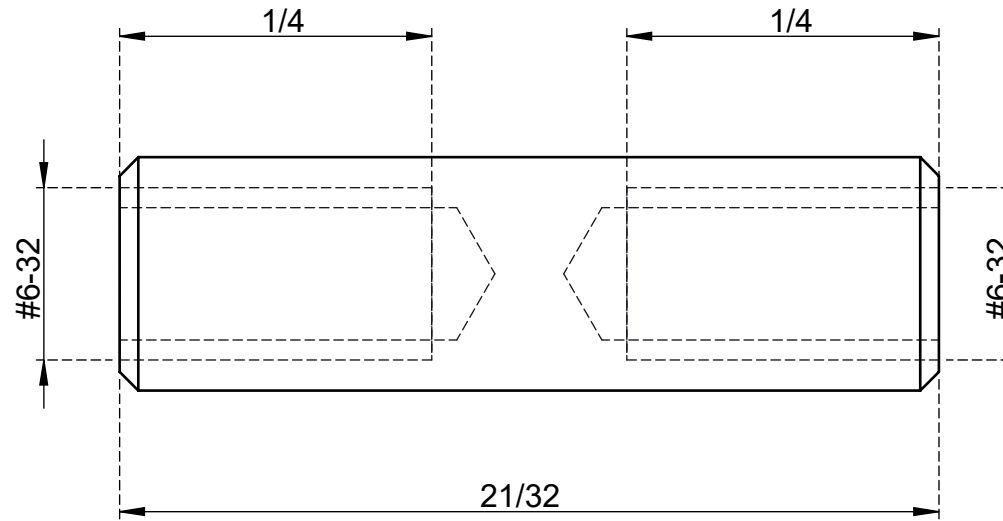

3/16

Email : Sales@superneer.com

**OR3F0618B**

#6-32 x 21/32" Female Female Brass  
Stand Off Round Spacers

Material	Brass	Finish	Plain
Weight	0.226 g	<a href="http://www.superneer.com">www.superneer.com</a>	